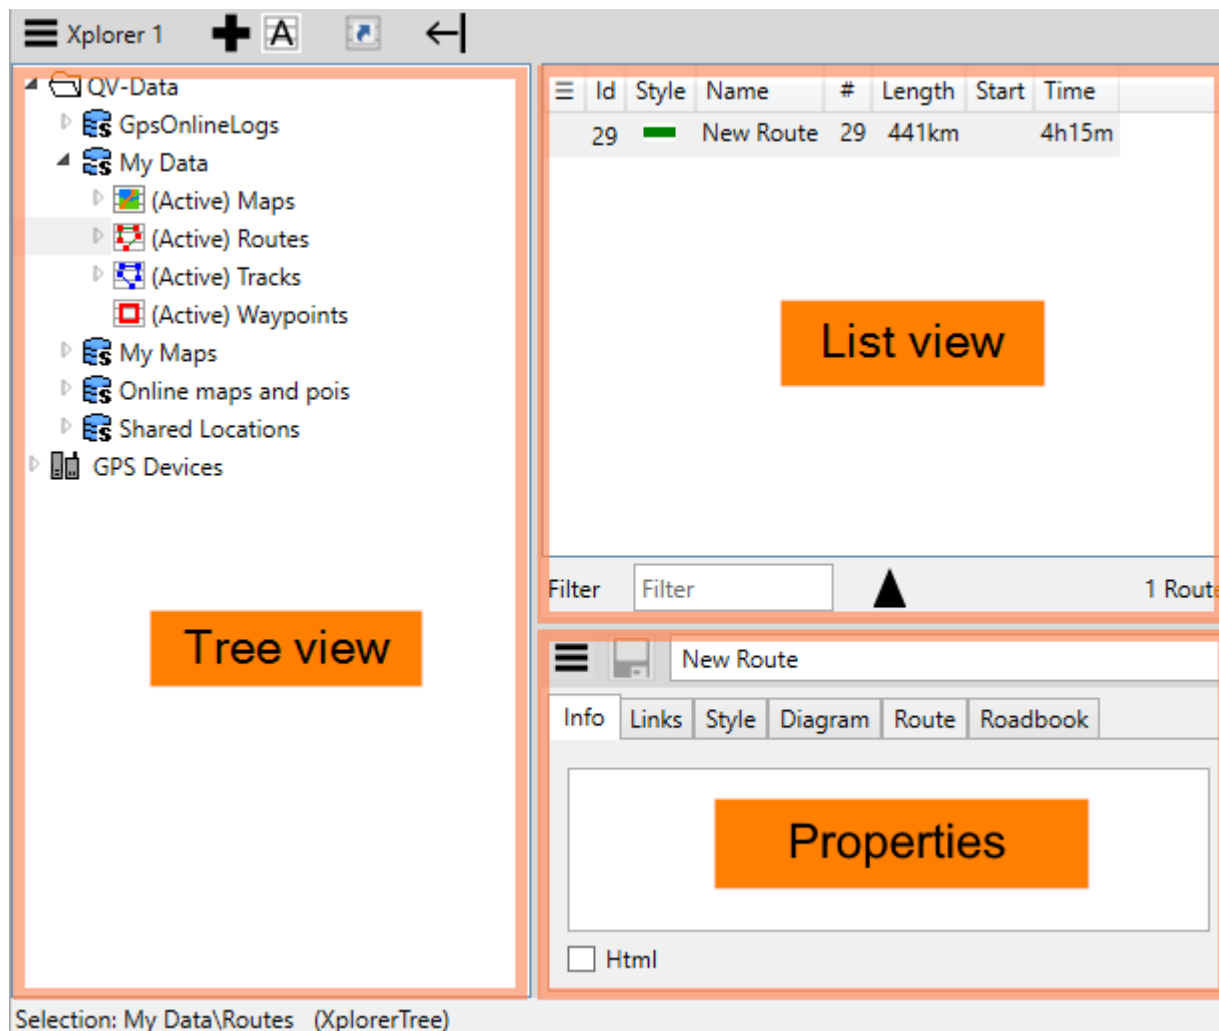

Xplorer Window

All data is stored in SQLite databases. To work with your data, **Xplorer Window** is used. Xplorer window can be activated with one of the two buttons in the upper right corner of the main window:

- In the **Tree view** you can see all databases (blue barrel symbol) and the tables they contain
- In the **List view** you can see the content of the table selected in the Tree view
- In the **Properties** you can see all details of the object(s) selected in the List view. All details can also be changed here.

Of course, you can create, delete, move or copy new DBs, tables and data in the Xplorer with the usual cut-copy-paste commands or by drag-drop. For most operations, there is an undo function for security reasons and the recycle bin helps to prevent accidental deletion.

You can come across the following icons in the Tree view

Directories	
	A directory, can contain DBs or other directories, corresponds 1:1 to the directory structure on the hard disk
	An open directory
	A connection to a cloud service; green, if connected (checkbox set)